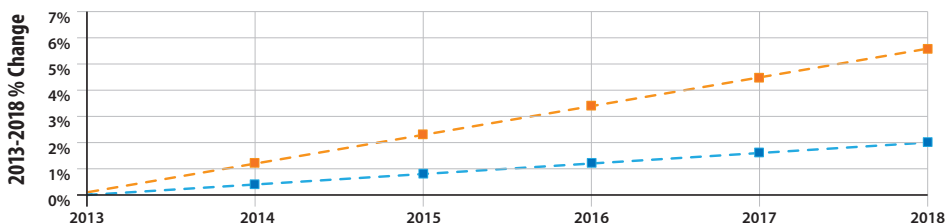

MATC Major Part of Federal IT Training Grant to State's Technical Colleges

MATC received a $2.1 million U.S. Department of Labor grant to develop, improve and expand adult education training pathways in information technology occupations. Through the initiative, part of the federal Trade Adjustment Assistance (TAA) program, Wisconsin's 16 technical colleges collectively received $23.1 million for the collaborative effort. TAA grants typically target U.S. workers who have lost jobs because of foreign trade.

The certificate program detailed on the reverse is part of MATC's effort through the grant and it is one of three IT pathway certificate and three technical diploma programs that MATC is offering, all funded by the grant. Credits earned in the certificate programs count toward the IT Computer Support Specialist associate degree program.

This chart illustrates Milwaukee area (MATC District) and national data on the current and projected growth in information technology careers through 2018.

Occupation Change Summary

Region	2013 jobs	2018 jobs	Change	% Change	Median Hourly Earnings
MATC District	1,819	1,855	36	2%	$25.11
U.S.	170,623	180,432	9,809	5.7%	$28.41

Source: EMSI, 2014.2 Class of worker, economicmodeling.com

INTERFACE Project is an equal opportunity employer/program and provides auxiliary aids and services to persons with disabilities upon request. Contact Carriel Danz, MATC Grant Coordinator, at 414-297-6575 or danzc@matc.edu for more information.

This workforce solution was funded by a grant awarded by the U.S. Department of Labor's Employment and Training Administration. The solution was created by the grantee and does not necessarily reflect the official position of the U.S. Department of Labor. The U.S. Department of Labor makes no guarantees, warranties, or assurances of any kind, express or implied, with respect to such information, including any information on linked sites and including, but not limited to, accuracy of the information or its completeness, timeliness, usefulness, adequacy, continued availability or ownership.

This solution is copyrighted by the institution that created it. Internal use, by an organization and/or personal use by an individual for non-commercial purposes, is permissible. All other uses require prior authorization of the copyright owner.

This is an equal opportunity program. Assistive technologies are available upon request and include Voice/TTY (711 or 800-947-6644).

Contact a program advisor regarding requesting the certificate upon completion of the requirements.